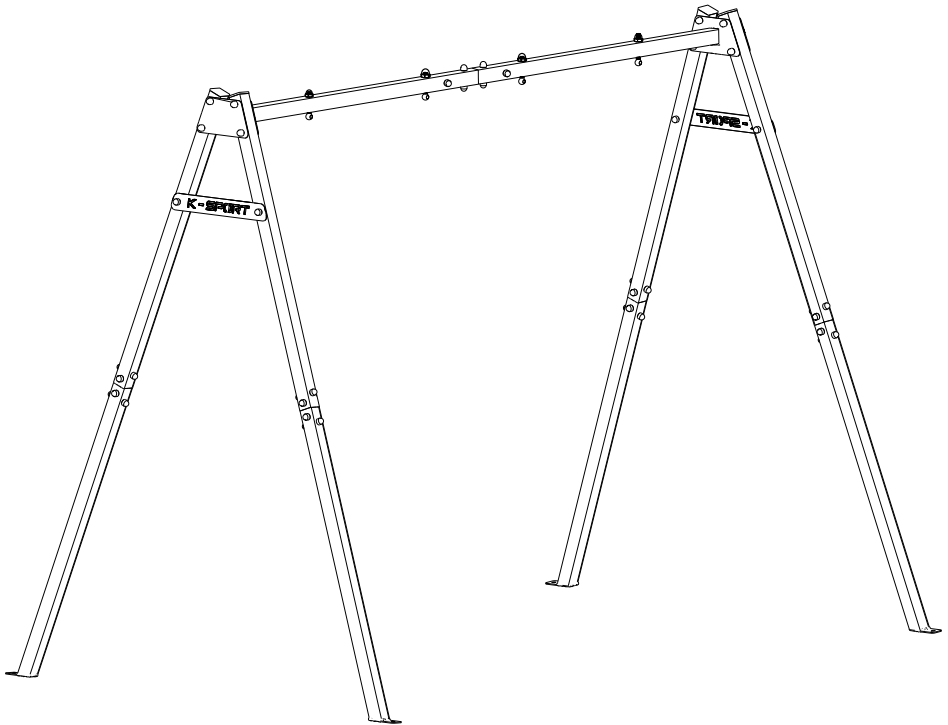

KSOZ015

ASSEMBLY INSTRUCTIONS

K-SPORT

WWW.K-SPORT-DE.DE