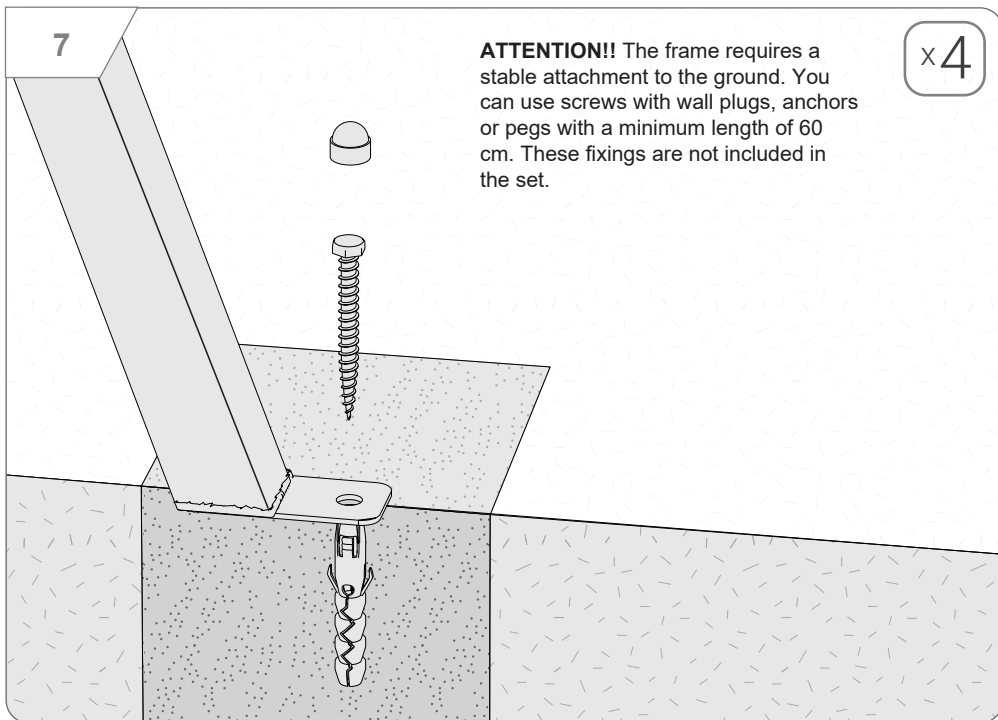

**ATTENTION!!** The frame requires a stable attachment to the ground. You can use screws with wall plugs, anchors or pegs with a minimum length of 60 cm. These fixings are not included in the set.

x4